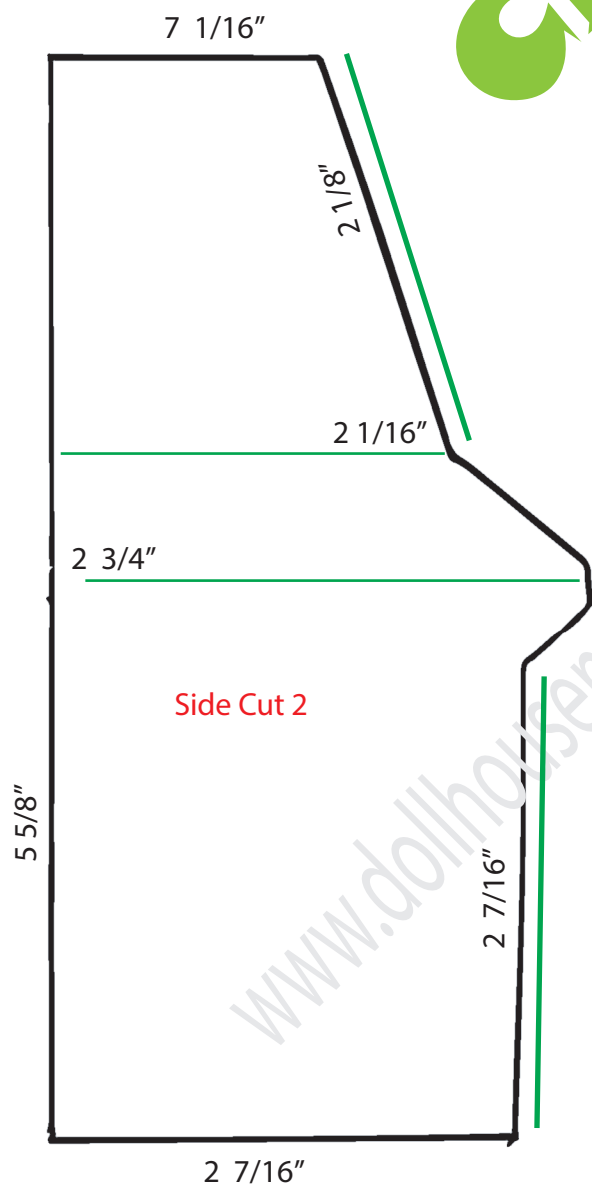

Subscribe

Like

Share

Please follow my dad and I as we create more miniature dollhouse tutorials.

www.dollhouseminiaturemadnessandtutorials.com

CHOMP MAN

SCORE 10,899 LEVEL 12 LIVES 4
CCCC

SCORE 9,876 LEVEL 11 LIVES 4
CCCC