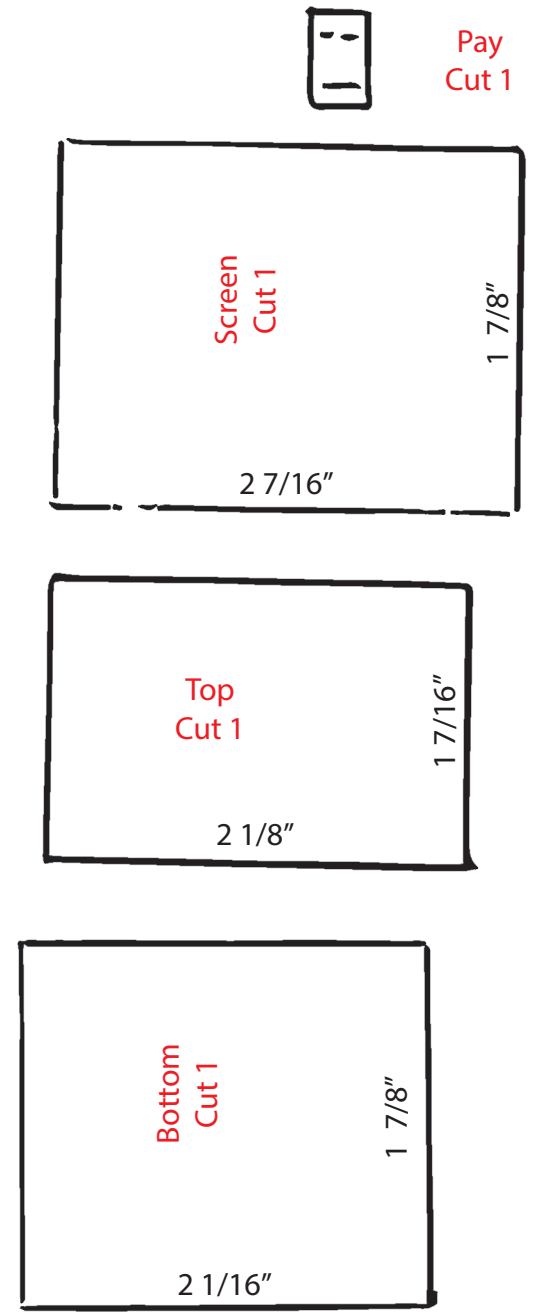

Subscribe

Like

Share

Please follow my dad and I as we create more miniature dollhouse tutorials.

www.dollhouseminiaturemadnessandtutorials.com

CHOMP MAN

SCORE 10,899 LEVEL 12 LIVES 4
CCCC

SCORE 9,876 LEVEL 11 LIVES 4
CCCC