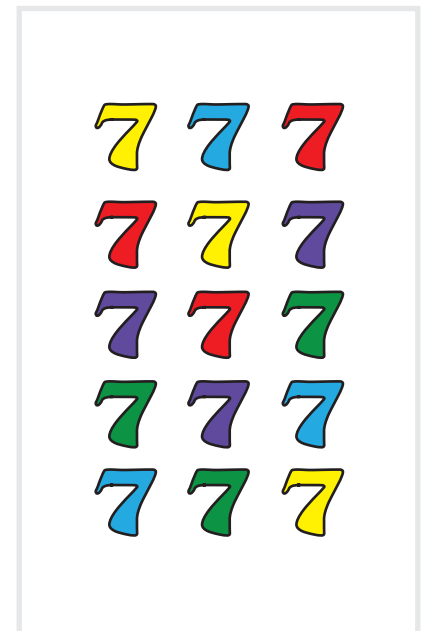

SLOT MACHINE

777	6000	777
777	3000	777
777	1500	777
777	450	777
777	300	777
ANY TWO	240	ANY TWO
ANY MIXED	150	ANY MIXED
ANY ONE	60	ANY ONE

Subscribe

Like

Share

Spinner

Sides

Top

Machine Art

Joy Stick Panel

Spinner

Spinner

Spinner

Spinner

Spinner

Optional Spinner Sizes