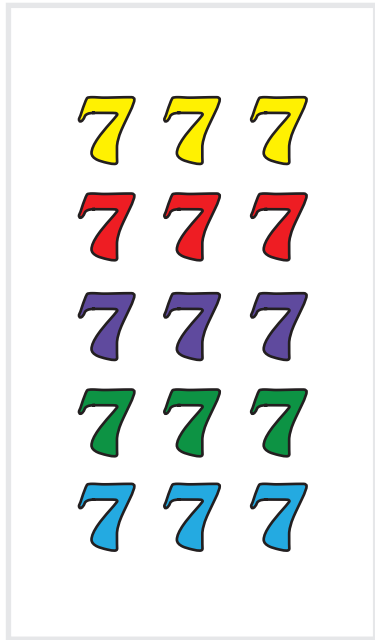

SLOT MACHINE

777	6000	777
777	3000	777
777	1500	777
777	450	777
777	300	777
ANY TWO	240	ANY TWO
ANY MIXED	150	ANY MIXED
ANY ONE	60	ANY ONE

Subscribe

Like

Share

Spinner

Sides

Top

Machine Art

Joy Stick Panel

Spinner

Spinner

Spinner

Spinner

Spinner

Optional Spinner Sizes