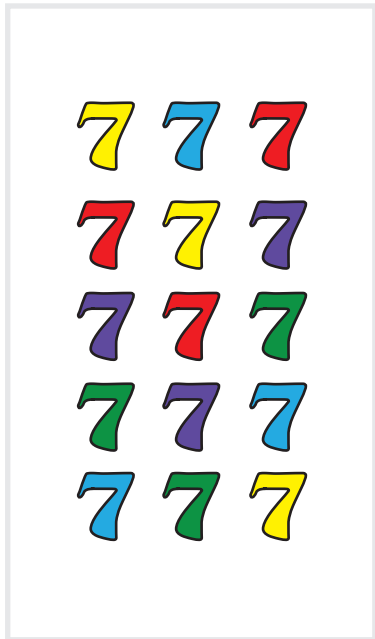

SLOT MACHINE

777	6000	777
777	3000	777
777	1500	777
777	450	777
777	300	777
ANY TWO	240	ANY TWO
ANY MIXED	150	ANY MIXED
ANY ONE	60	ANY ONE

Subscribe

Like

Share

Spinner

Sides

Top

Machine Art

Joy Stick Panel

Spinner

Spinner

Spinner

Spinner

Spinner

Optional Spinner Sizes