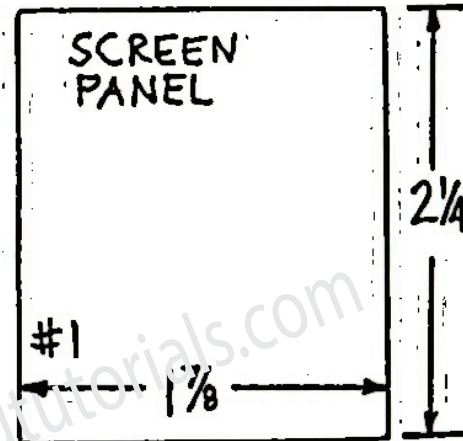

SLOT MACHINE

777	6000	777
777	3000	777
777	1500	777
777	450	777
777	300	777
ANY TWO	240	ANY TWO
ANY MIXED	150	ANY MIXED
ANY ONE	60	ANY ONE

Subscribe

Like

Share

Spinner

Sides

Top

Machine Art

Joy Stick Panel

Spinner

Spinner

Spinner

Spinner

Spinner

Optional Spinner Sizes