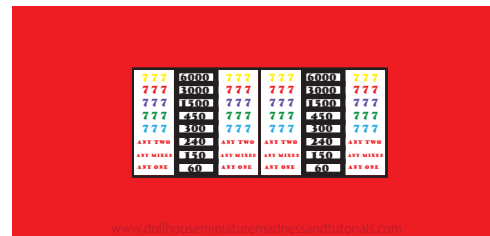

SLOT MACHINE

777	6000	777
777	3000	777
777	1500	777
777	450	777
777	300	777
ANY TWO	240	ANY TWO
ANY MIXED	150	ANY MIXED
ANY ONE	60	ANY ONE

Subscribe

Like

Share

Spinner

Sides

Top

Machine Art

Joy Stick Panel

Spinner

Spinner

Spinner

Spinner

Spinner

Optional Spinner Sizes