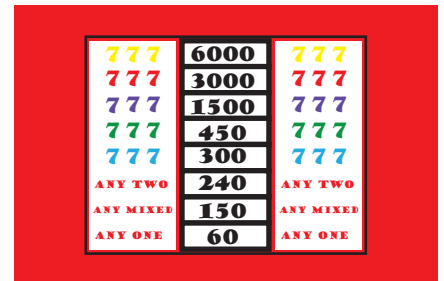

Machine Art