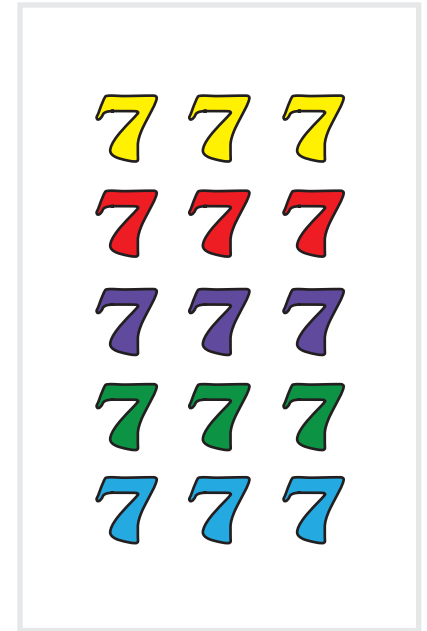

SLOT MACHINE

777	6000	777
777	3000	777
777	1500	777
777	450	777
777	300	777
ANY TWO	240	ANY TWO
ANY MIXED	150	ANY MIXED
ANY ONE	60	ANY ONE

Subscribe

Like

Share

Spinner

Sides

Top

Machine Art

Joy Stick Panel

Spinner

Spinner

Spinner

Spinner

Spinner

Optional Spinner Sizes